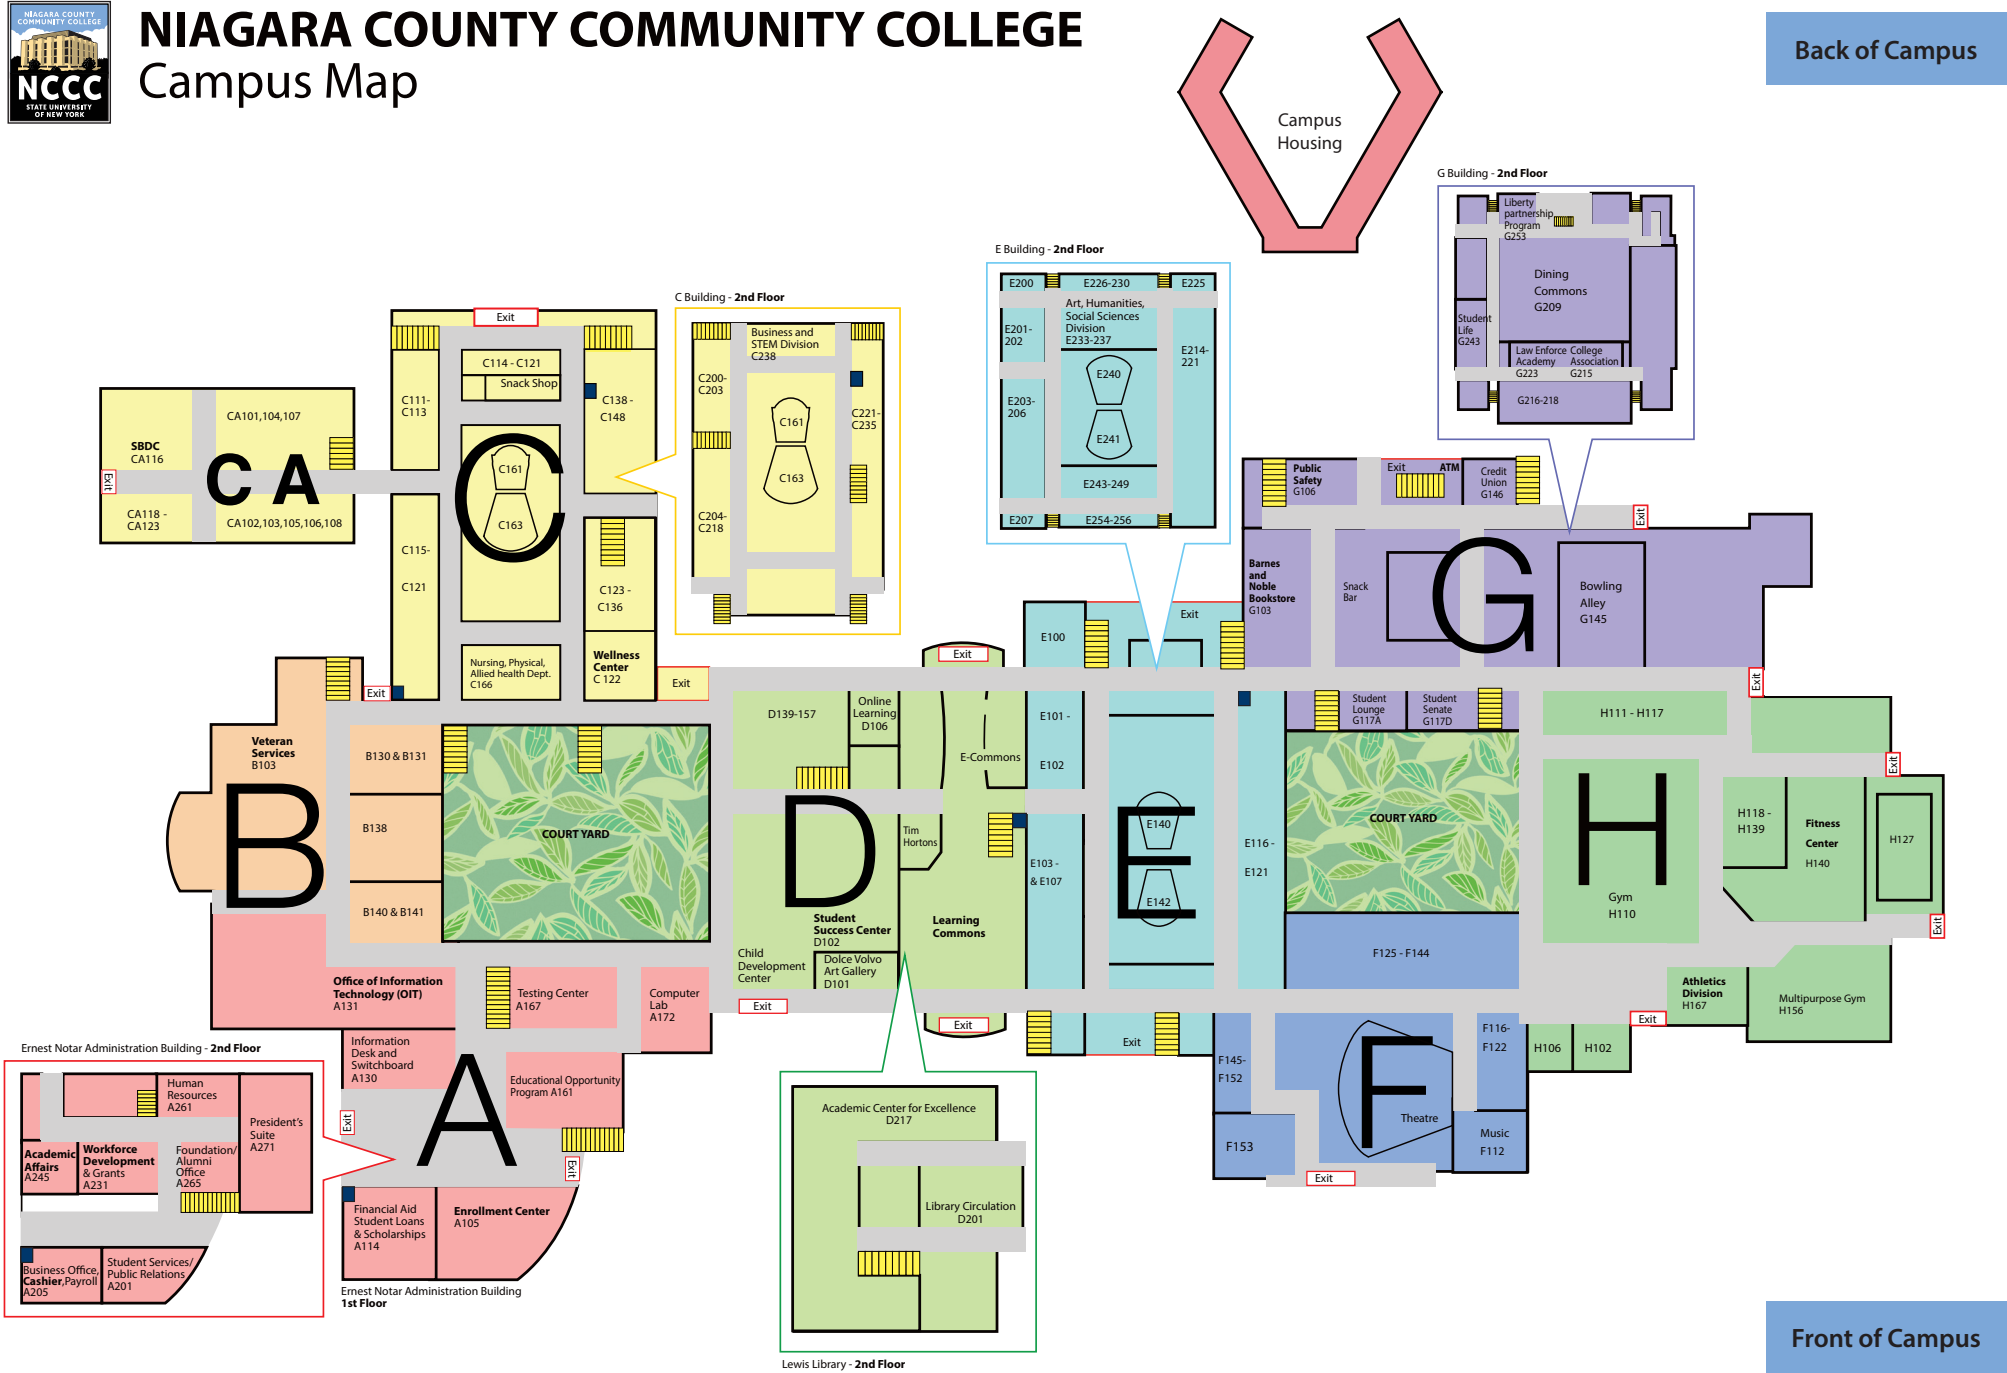

NIAGARA COUNTY COMMUNITY COLLEGE

Campus Map

Back of Campus

Front of Campus

Map Legend

A Notar Administration	Public Safety
B Business	Wellness Center
C Science	Information
D Lewis Library	Empire State College Facilities
E Humanities & Social Sciences	
F Arts & Media	
G Student Center	CA Science Annex
H Athletics	LC Learning Commons
1 Handicap, Student, Employee, Visitor parking	
2 Handicap, 1 hour Visitor, 15 min. Child Care parking	
3 Employee & Handicap parking	
4 Employee, Student, Visitor parking	
5 Employee, Student, Visitor parking	
6 Student Housing & Handicap parking	
7 Employee & Handicap parking	

Saunders Settlement Road (Rte 31)